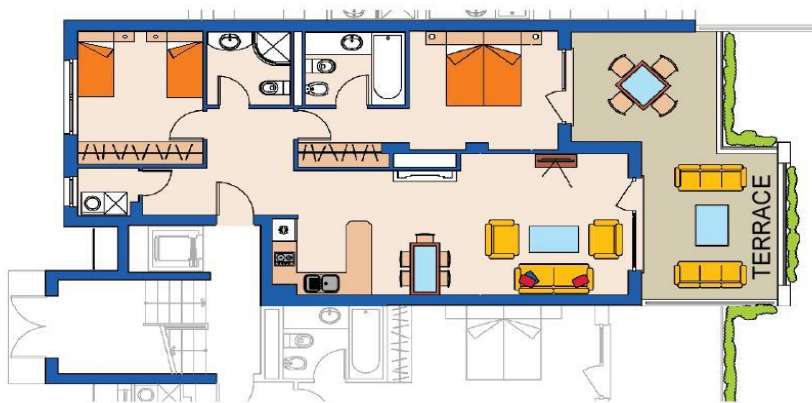

Kaliakria Resort

The Friendly Place

TYPE E

2-bedroom apartment

- Living - Dining
- Bedroom 1
- Bedroom 2
- Bathroom 1
- Bathroom 2
- Utility room

Drawing not in scale, refer to the apartment number in the table.

Building A

Apt No.	Floor	Description	Bedrooms	Bathroom	Areas	Area / m2	Total Area m2	Price / m2	Net Price (icl. VAT)
4	Gr. Floor	Two-bedroom apartment			Covered Area	94,63			
					Terraces	27,43			-
			2	2			122,06	880	107 413